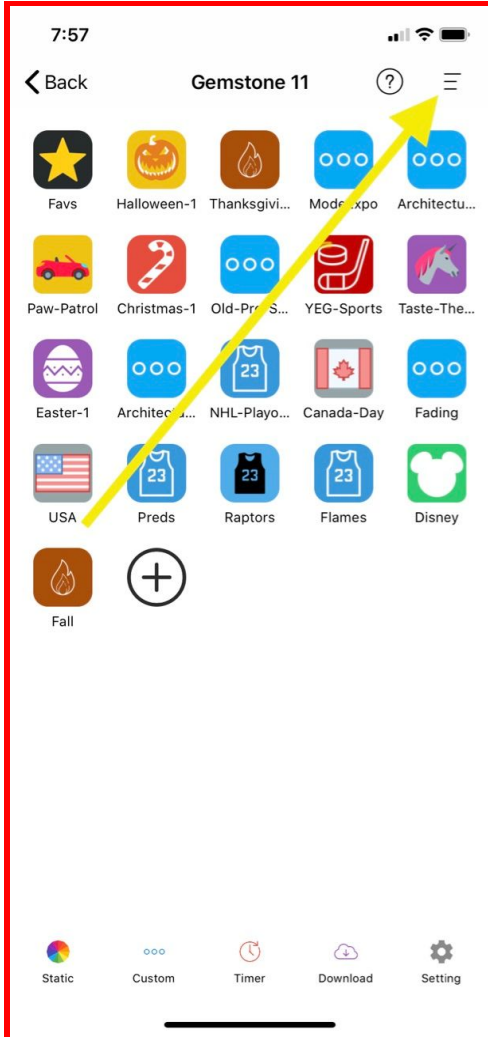

How to Share a Device.

Use this to just share a single device rather than the family of devices.

In order to share a device to an account an account must be first created. Do this at the login screen.